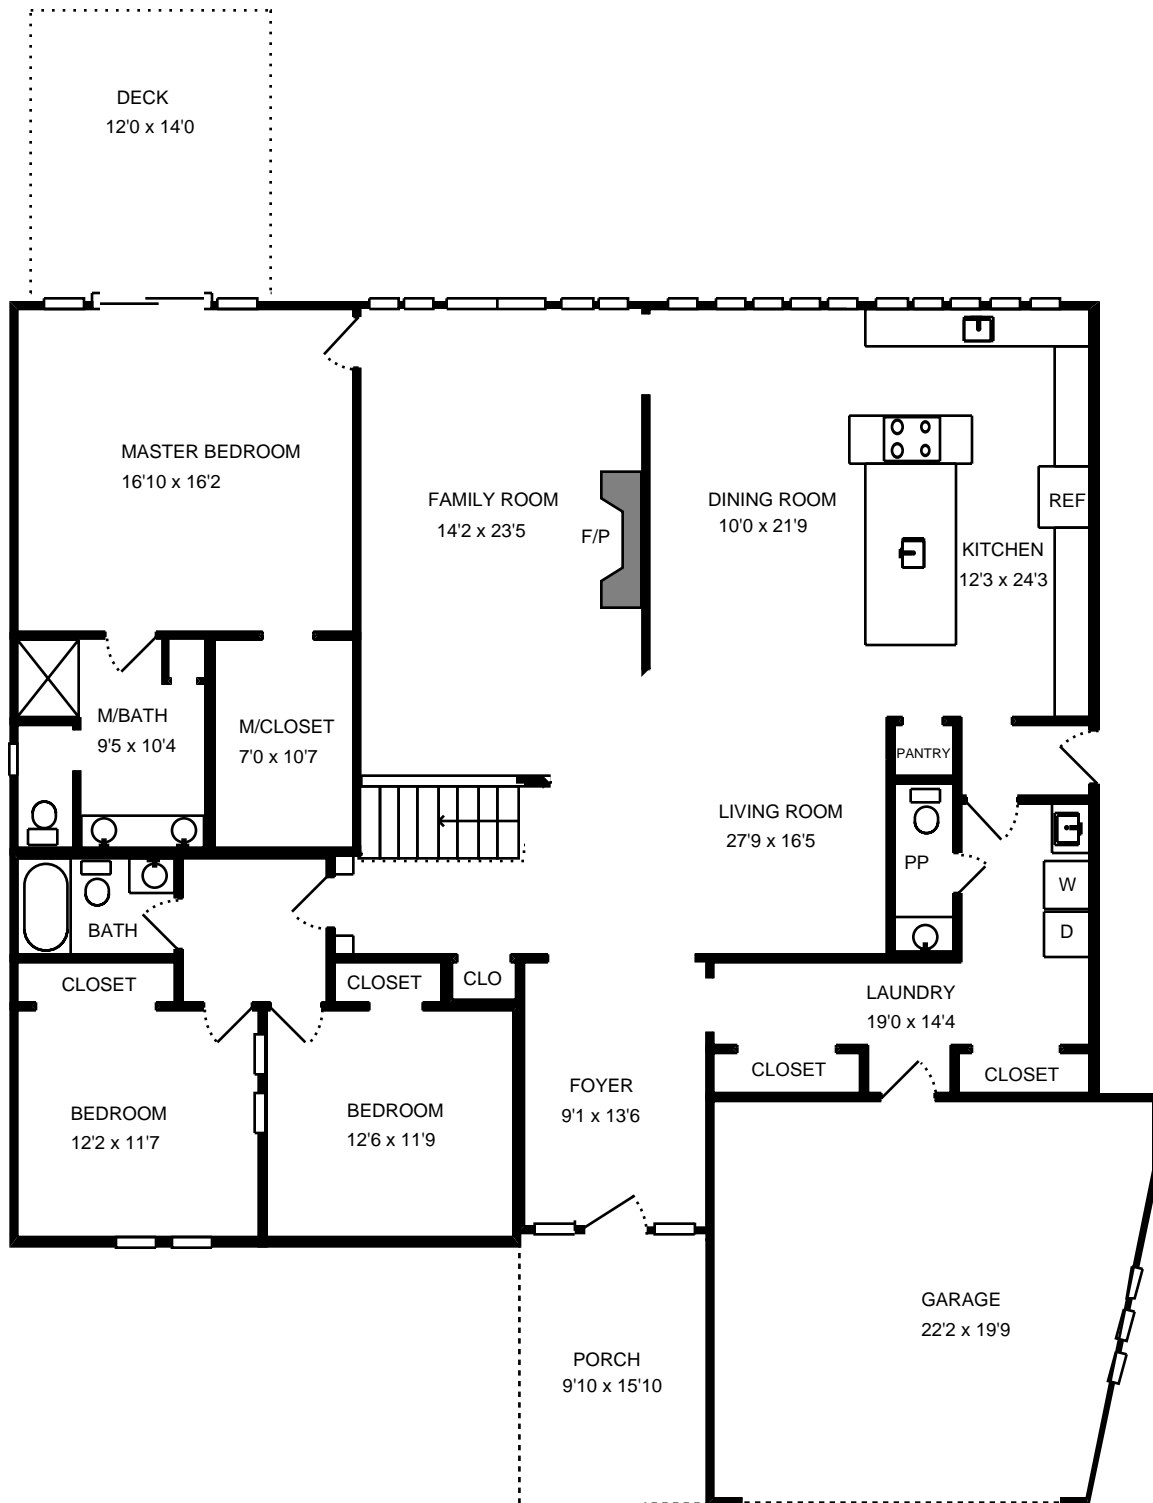

Property Address:
182 W Lake Dr
Annapolis, MD 21403

Measure #12868983

Total interior square footage on page: 2290 sf

The interior square footage listed is living space only and is not taxable square footage

Property Address:
182 W Lake Dr
Annapolis, MD 21403

Measure #12868983