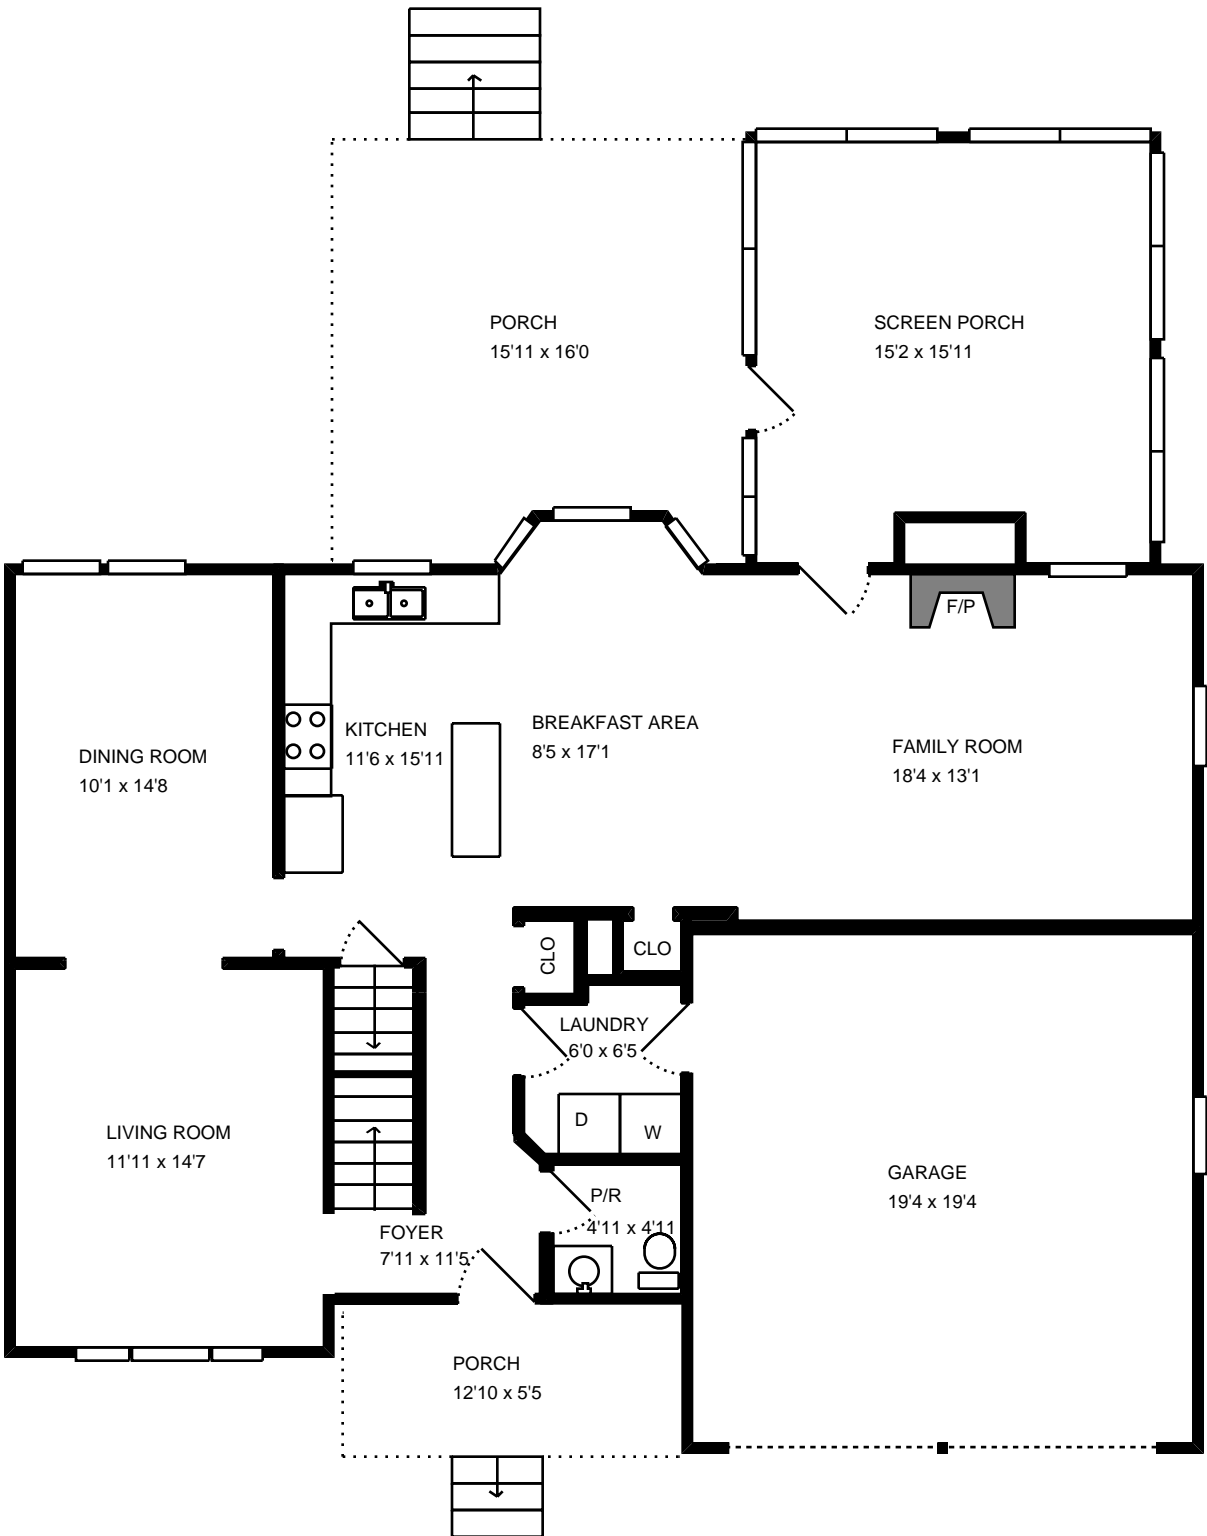

Property Address:
2691 Claibourne Rd
Annapolis, MD 21403

Total interior square footage on page: 987 sf

The interior square footage listed is living space only and is not taxable square footage

Property Address:
2691 Claibourne Rd
Annapolis, MD 21403