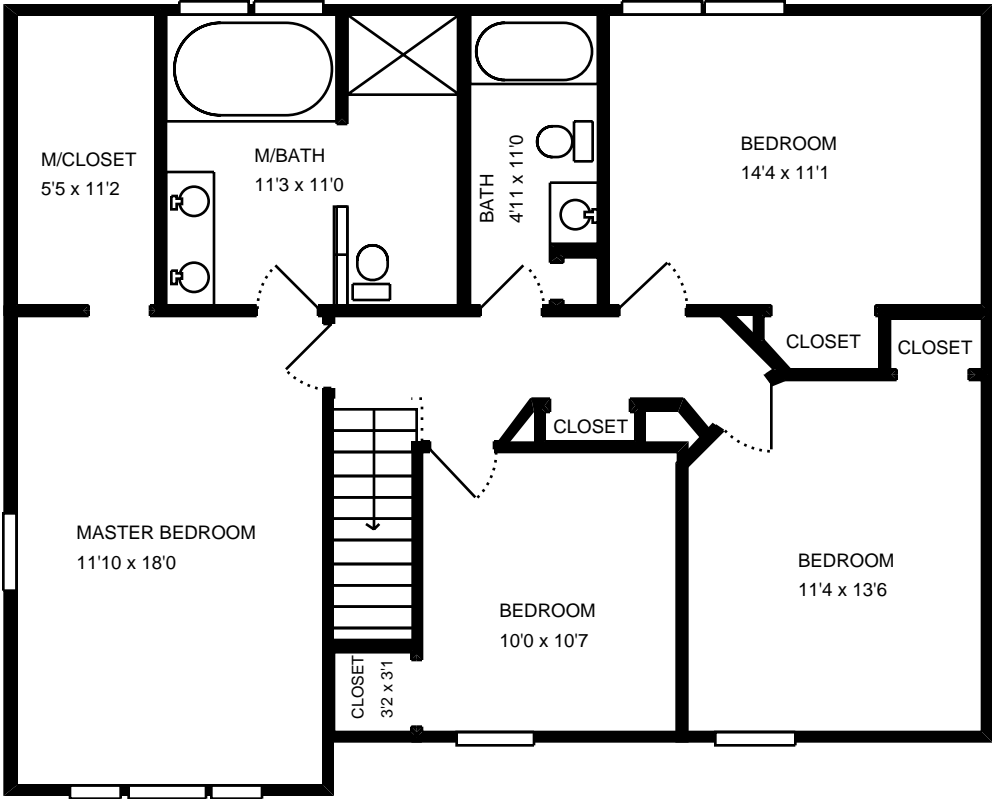

Property Address:
2691 Claibourne Rd
Annapolis, MD 21403

Total interior square footage on page: 987 sf

The interior square footage listed is living space only and is not taxable square footage

Property Address:
2691 Claibourne Rd
Annapolis, MD 21403