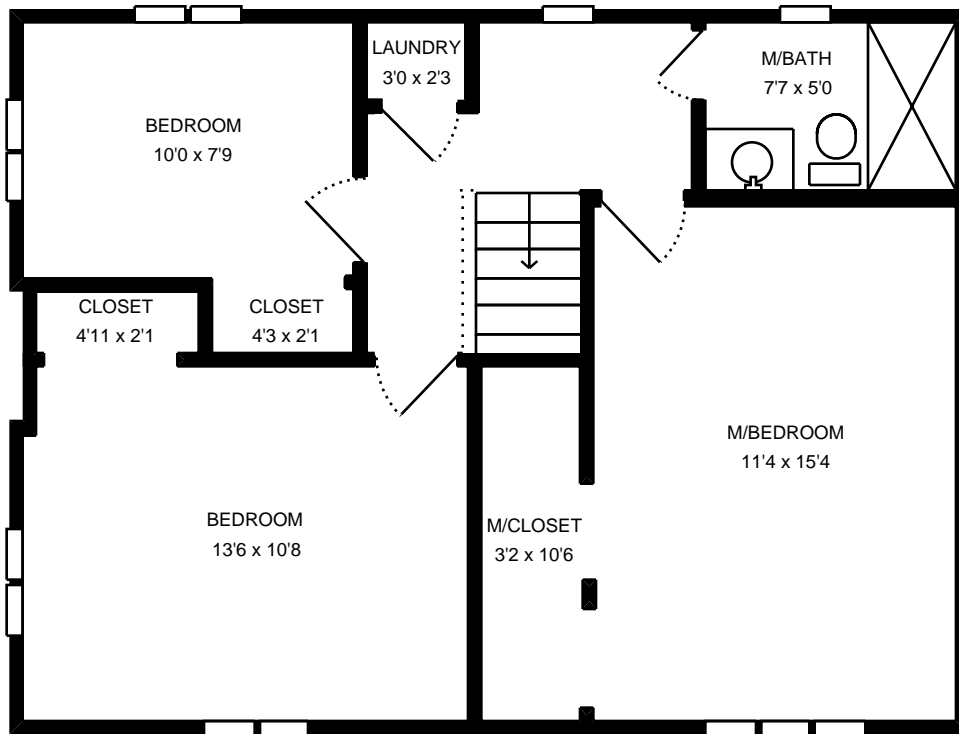

Property Address:  
601 Dreams Landing Way  
Annapolis, MD 21401

Measure #12884526

Total interior square footage on page: 560 sf

The interior square footage listed is living space only and is not taxable square footage

Property Address:  
601 Dreams Landing Way  
Annapolis, MD 21401

Measure #12884526

Total interior square footage on page: 653 sf

The interior square footage listed is living space only and is not taxable square footage