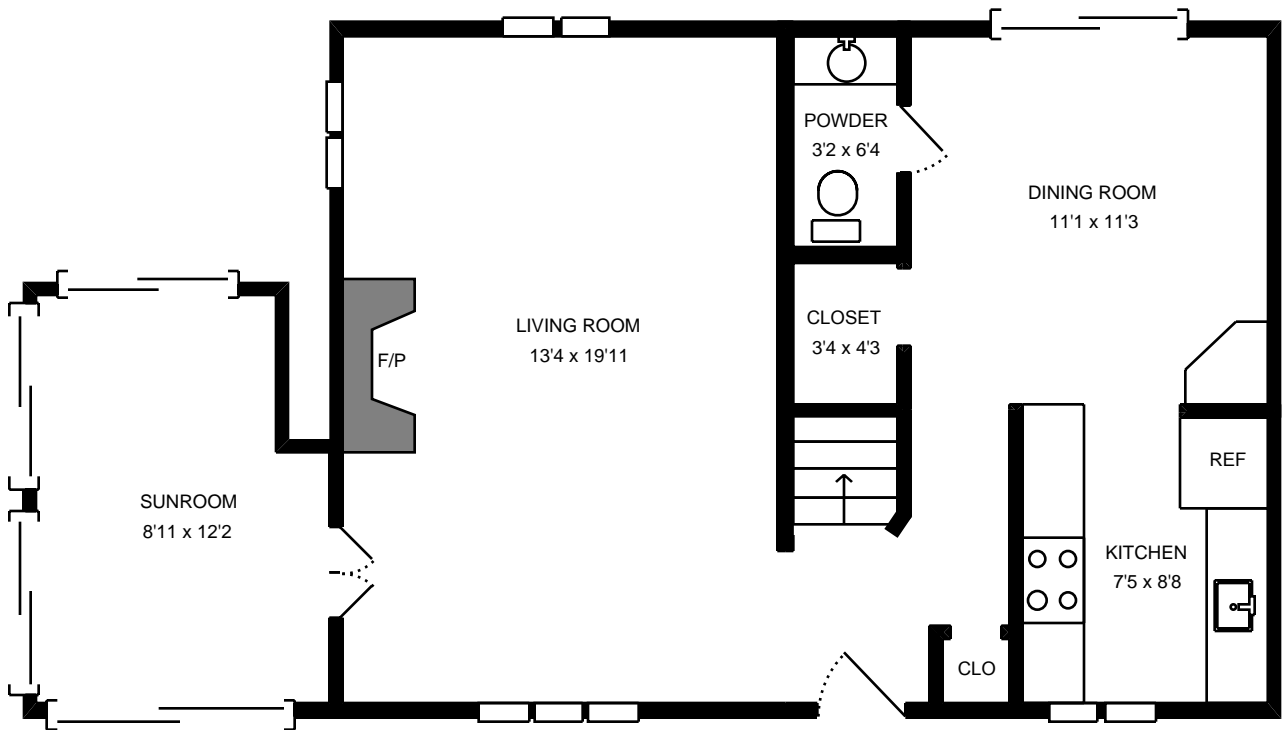

Property Address:  
601 Dreams Landing Way  
Annapolis, MD 21401

Measure #12884526

Total interior square footage on page: 560 sf

The interior square footage listed is living space only and is not taxable square footage

Property Address:  
601 Dreams Landing Way  
Annapolis, MD 21401

Measure #12884526

Total interior square footage on page: 653 sf

The interior square footage listed is living space only and is not taxable square footage