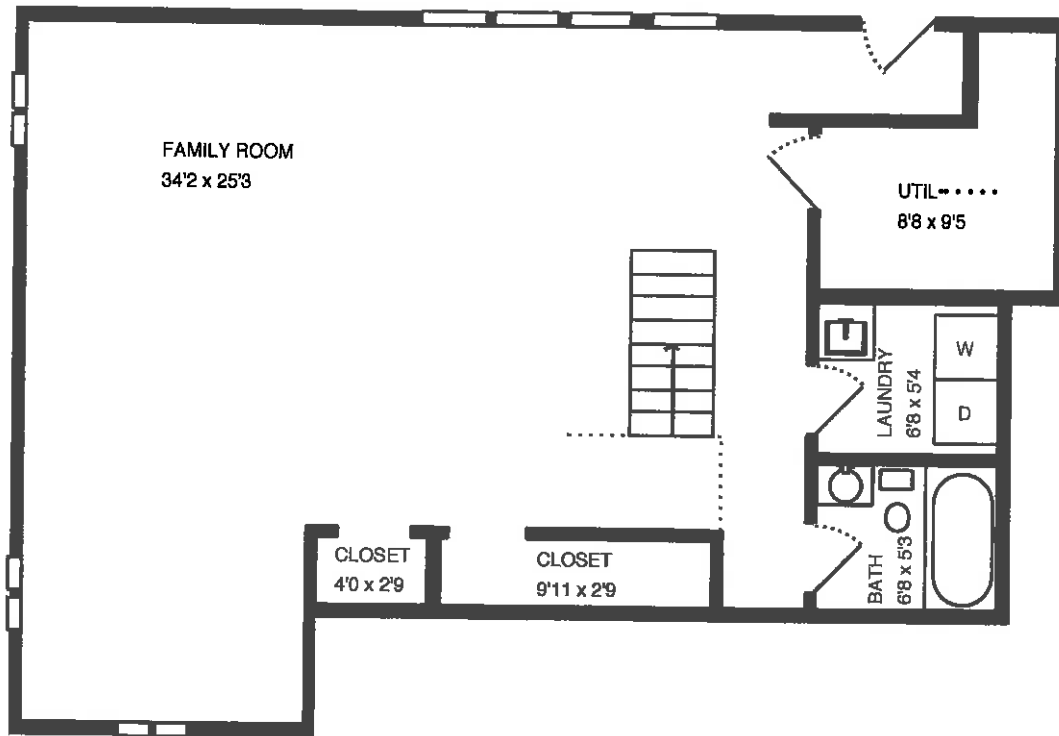

Property Address:
7 Southgate Ave
Annapolis, MD 21401