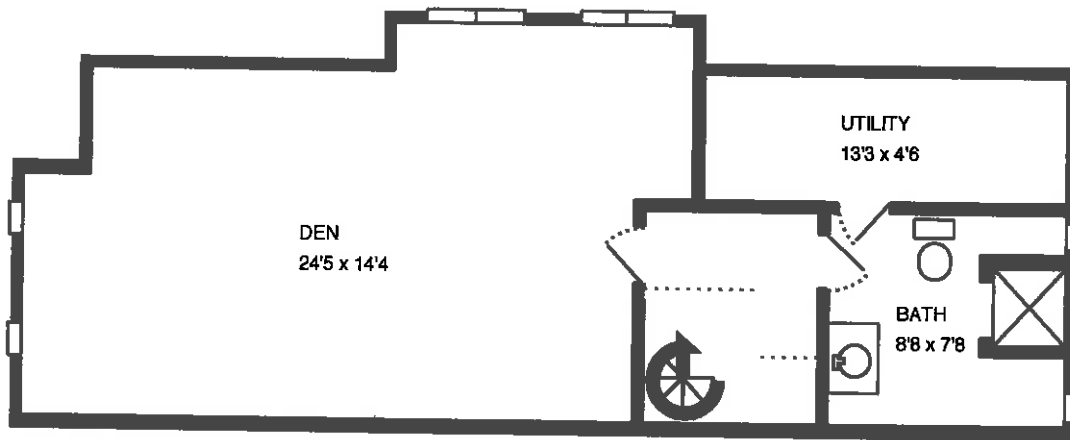

Property Address:
7 Southgate Ave
Annapolis, MD 21401