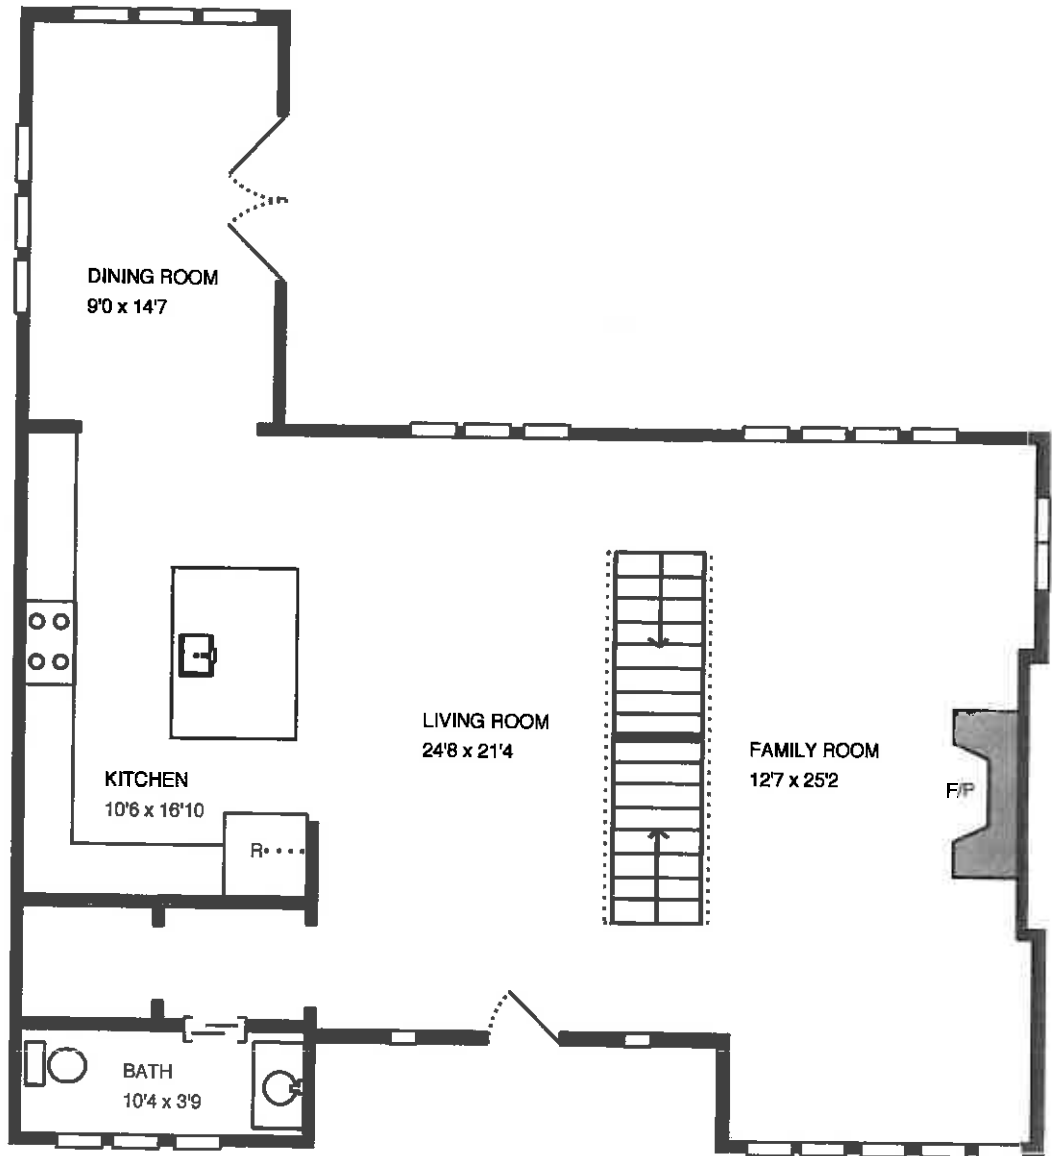

Property Address:
7 Southgate Ave
Annapolis, MD 21401