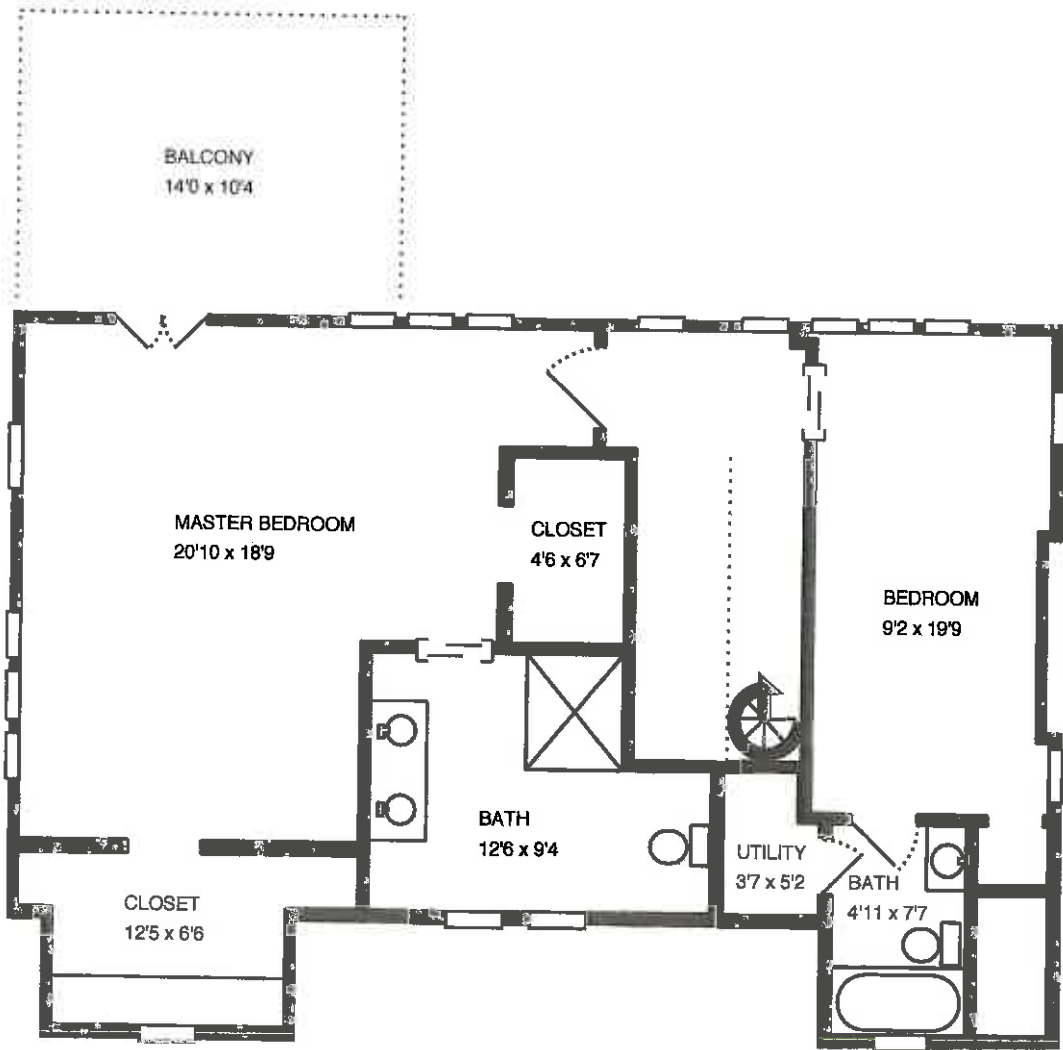

Property Address:
7 Southgate Ave
Annapolis, MD 21401