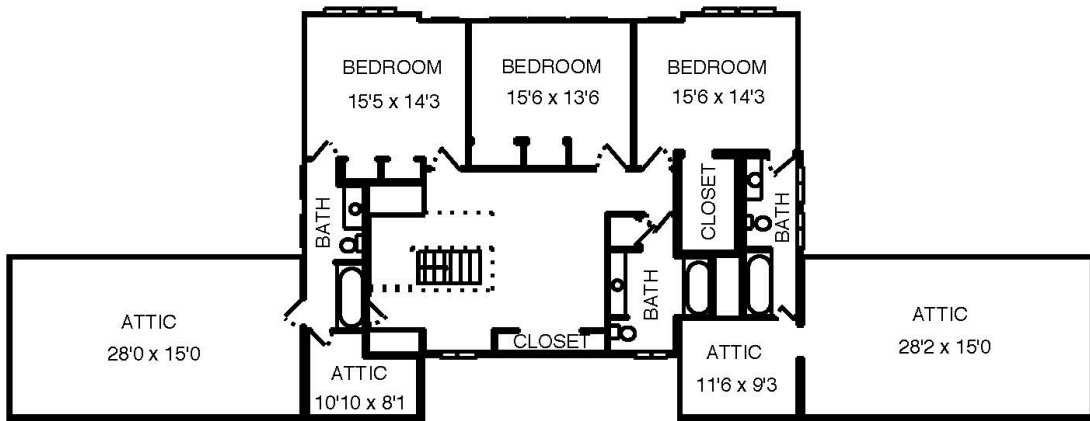

36 SHADOW POINT COURT | EDGEWATER, MARYLAND

MAIN LEVEL

All information is deemed reliable, but is not guaranteed.

36 SHADOW POINT COURT | EDGEWATER, MARYLAND

UPPER LEVEL

All information is deemed reliable, but is not guaranteed.

36 SHADOW POINT COURT | EDGEWATER, MARYLAND

LOWER LEVEL

All information is deemed reliable, but is not guaranteed.

GARAGES & GUEST HOUSE

All information is deemed reliable, but is not guaranteed.